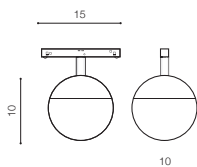

LED 7W 850lm 3000K

LED 7W 850lm 4000K

installation: Track Magnetic – 52 or 27

beam angle: 190°

COLOUR / NEW INDEX NO.

3000K BLACK (BK) **AZ4630**

3000K GOLD (GO) **AZ4632**

4000K BLACK (BK) **AZ4631**