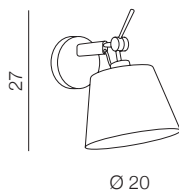

Zyta

new 16

1 WHITE

2 BLACK

3 GREY

4 BLACK/ALU

5 GOLD/ALU

ZYTA S WALL + SHADE ZA GOLD

ZYTA S + SHADE ZA GOLD

ZYTA S TABLE + SHADE ZA GOLD

*Shades exchanging not available for this lamp

Ø 20

Ø 18

Zyta Wall XS

- new 1 **AZ4187** (black/gold white)
- new 2 **AZ4185** (black/gold black)

1x E27 MAX 60W
fabric/metal