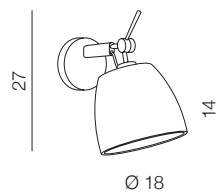

ZYTA S + SHADE ZA GOLD

ZYTA S TABLE + SHADE ZA GOLD

*Shades exchanging not available for this lamp

Ø 20

Ø 18

Zyta Wall XS

- new 1 **AZ4187** (black/gold white)
- new 2 **AZ4185** (black/gold black)

1x E27 MAX 60W
fabric/metal