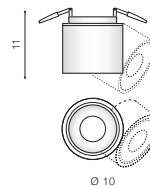

- 3000K WHITE (WH) **AZ2856**
- 3000K BLACK (BK) **AZ2857**
- 4000K WHITE (WH) **AZ4554**
- 4000K BLACK (BK) **AZ4553**

COSTA SPOT

LED integrated

voltage: 230V	LED 12W 1020lm 3000K		
IP20			
technical specification	installation place inlet opening Ø 9cm		
	beam angle: 22°		

COLOUR / NEW INDEX NO.

- WHITE/WHITE (WH/WH) **AZ2705**
- BLACK/BLACK (BK/BK) **AZ2706**

* - EXPLANATION SHORTCUT PAGE 2 (E)