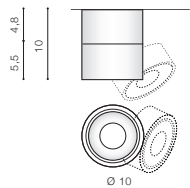

COSTA

72

Exposed downlights

COSTA 3000K / 4000K

LED integrated

voltage: 230V	LED 12W 1000lm 3000K		
IP20	LED 12W 1100lm 4000K		
technical specification	installation place		
	beam angle: 22°		

COLOUR / NEW INDEX NO.

- 3000K WHITE (WH) **AZ2856**
- 3000K BLACK (BK) **AZ2857**
- 4000K WHITE (WH) **AZ4554**
- 4000K BLACK (BK) **AZ4553**

COSTA SPOT

LED integrated

voltage: 230V	LED 12W 1020lm 3000K		
IP20			
technical specification	installation place inlet opening Ø 9cm		
	beam angle: 22°		