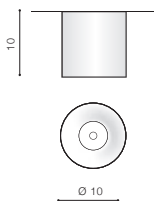

WH *

MANE 20W DIMM

LED integrated

voltage: 230V	LED 20W DIMM 1600lm 3000K	
IP20		
technical specification	installation place	
	beam angle: 23°