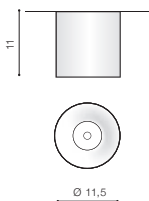

MANE

Exposed downlights

MANE 30W

voltage: 230V	LED 30W 2400lm 3000K	LED integrated
IP20		LED
technical specification	installation place	beam angle: 23°

COLOUR / NEW INDEX NO.

- BLACK (BK) **AZ4156**
- WHITE (WH) **AZ4155**
- GOLD (GO) **AZ4157**

MANE 30W DIMM

voltage: 230V	LED 30W DIMM 2400lm 3000K	LED integrated
IP20		LED
technical specification	installation place	beam angle: 23°

COLOUR / NEW INDEX NO.

- BLACK (BK) **AZ4328**
- WHITE (WH) **AZ4330**
- GOLD (GO) **AZ4329**