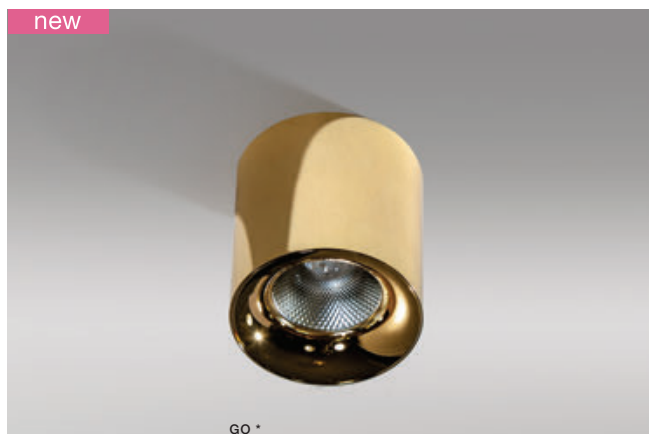

MANE

Exposed downlights

MANE 30W

voltage: 230V	LED 30W 2400lm 3000K	LED integrated
IP20		LED
technical specification	installation place	beam angle: 23°

COLOUR / NEW INDEX NO.

- BLACK (BK) **AZ4156**
- WHITE (WH) **AZ4155**
- GOLD (GO) **AZ4157**

MANE 30W DIMM

voltage: 230V	LED 30W DIMM 2400lm 3000K	LED integrated
IP20		LED
technical specification	installation place	beam angle: 23°

COLOUR / NEW INDEX NO.

- BLACK (BK) **AZ4328**
- WHITE (WH) **AZ4330**
- GOLD (GO) **AZ4329**