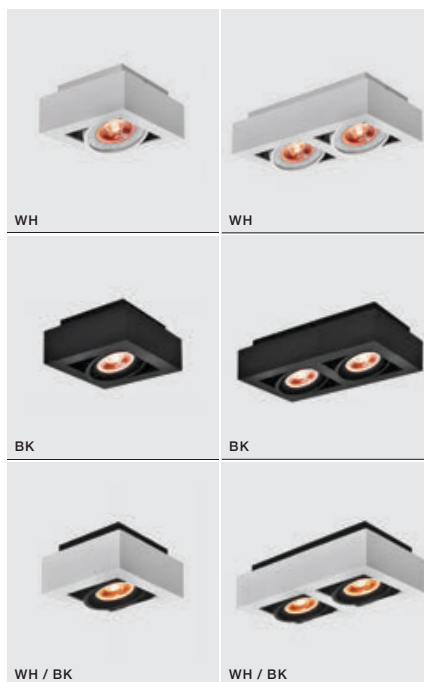

NIKEA

Exposed downlights

NIKEA 1 GU10

bulb not included

voltage: 230V	GU10 1x Max 50W
IP20	
	installation place

COLOUR / NEW INDEX NO.

- WHITE / BLACK (WH / BK) **AZ4430**
- WHITE (WH) **AZ4431**
- BLACK (BK) **AZ4432**

NIKEA 2 GU10

bulb not included

voltage: 230V	GU10 2x Max 50W
IP20	
	installation place

COLOUR / NEW INDEX NO.

- WHITE / BLACK (WH / BK) **AZ4433**
- WHITE (WH) **AZ4434**
- BLACK (BK) **AZ4435**

* - EXPLANATION SHORTCUT PAGE 2 (E)

NIKEA 1 ES111

bulb not included

voltage: 230V	ES111 1x Max 16W	
IP20	installation place	

COLOUR / NEW INDEX NO.

- WHITE / BLACK (WH / BK) **AZ4436**
- WHITE (WH). **AZ4437**
- BLACK (BK). **AZ4438**

NIKEA 2 ES111