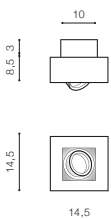

NIKEA

Exposed downlights

NIKEA 1 GU10

bulb not included

voltage: 230V	GU10 1x Max 50W
IP20	
	installation place

COLOUR / NEW INDEX NO.

- WHITE / BLACK (WH / BK) **AZ4430**
- WHITE (WH) **AZ4431**
- BLACK (BK) **AZ4432**