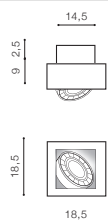

NIKEA 2 GU10

bulb not included

voltage: 230V	GU10 2x Max 50W
IP20	
	installation place

COLOUR / NEW INDEX NO.

- WHITE / BLACK (WH / BK) **AZ4433**
- WHITE (WH) **AZ4434**
- BLACK (BK) **AZ4435**

* - EXPLANATION SHORTCUT PAGE 2 (E)

NIKEA 1 ES111

bulb not included

voltage: 230V	ES111 1x Max 16W	
IP20	installation place	

COLOUR / NEW INDEX NO.

- WHITE / BLACK (WH / BK) **AZ4436**
- WHITE (WH). **AZ4437**
- BLACK (BK). **AZ4438**

NIKEA 2 ES111