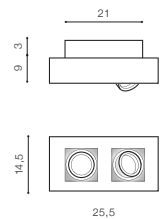

* - EXPLANATION SHORTCUT PAGE 2 (E)