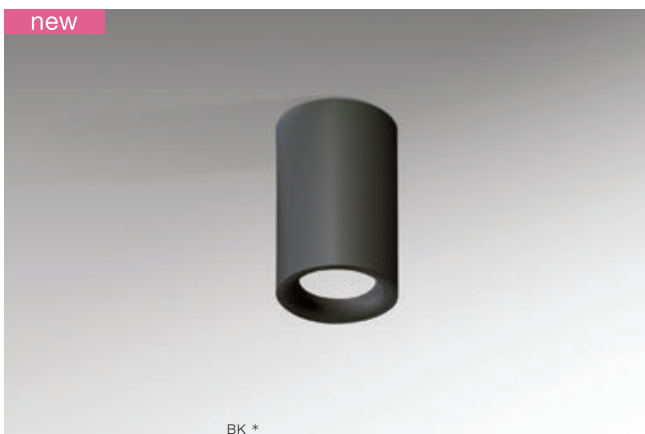

EIGER IP54

Exposed downlights

EIGER IP54

bulb not included

voltage: 230V	GU10 1x MAX 50W
IP54	installation place

COLOUR / NEW INDEX NO.

- BLACK (BK) **AZ4260**
- BLACK / GOLD (BK/GO) **AZ4261**
- WHITE (WH) **AZ4259**

RECOMMENDED FOR DROPPED CEILING

BK

WH

BK / GO

* - EXPLANATION SHORTCUT PAGE 2 (E)