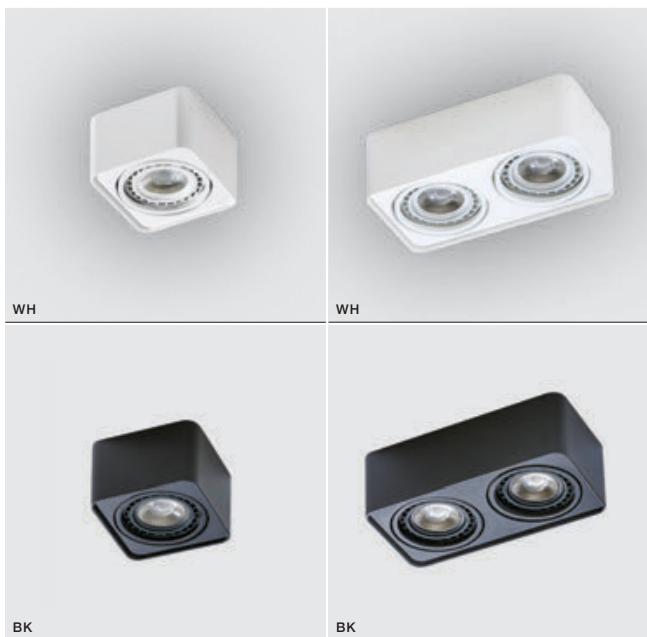

PAOLA 230V

Exposed downlights

BK *

PAOLA 1 230V

bulb not included

voltage: 230V	connect 1x ES111 Max 16W or	
IP20	ADAP111 + GU10 Max 50W	
	installation place	

COLOUR / NEW INDEX NO.

- WHITE (WH) **AZ4128**
- BLACK (BK) **AZ4130**

15

WH *

PAOLA 2 230V

bulb not included

voltage: 230V	connect 2x ES111 Max 16W or	
IP20	ADAP111 + GU10 Max 50W	
	installation place	

COLOUR / NEW INDEX NO.

- WHITE (WH) **AZ4132**
- BLACK (BK) **AZ4134**

29