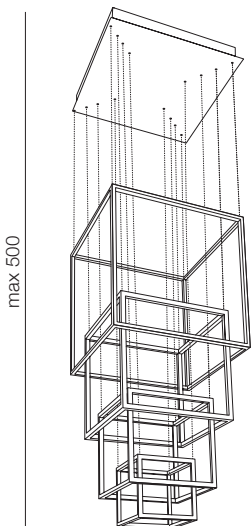

AZzardo[®]

Opera WALL

19

new

1 BLACK

new

2 GOLD

3 WHITE

max 500

33; 44; 55; 65

Opera XL LED

- 1 AZ3139 (black)
- 2 AZ3140 (gold)

LED 329W 19740lm 3000K
aluminium/acrylic

Opera Wall LED

- 1 AZ3141 (black)
- new 2 AZ4321 (gold)
- 3 AZ3142 (white)

LED 18W 1000lm 3000K
aluminium/acryl