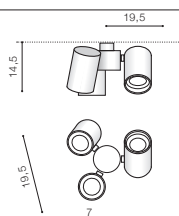

## MAKALU 2

bulb not included

voltage: 230V	connect GU10 2x Max 50W
IP20	
	installation place

COLOUR / NEW INDEX NO.

- BLACK (BK) . . . . . **AZ4212**
- WHITE (WH) . . . . . **AZ4213**

BK \*

## MAKALU 3

bulb not included

voltage: 230V	connect GU10 3x Max 50W
IP20	
	installation place

COLOUR / NEW INDEX NO.

- BLACK (BK) . . . . . **AZ4214**
- WHITE (WH) . . . . . **AZ4215**

\* - EXPLANATION SHORTCUT PAGE 2 (E)