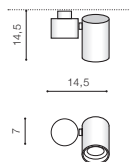

# MAKALU

Exposed downlights

BK \*

## MAKALU 1

bulb not included

voltage: 230V	connect GU10 1x Max 50W
IP20	
	installation place

COLOUR / NEW INDEX NO.

- BLACK (BK) . . . . . **AZ4210**
- WHITE (WH) . . . . . **AZ4211**

WH \*