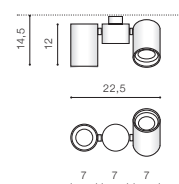

## MAKALU 1

bulb not included

voltage: 230V	connect GU10 1x Max 50W
IP20	
	installation place

COLOUR / NEW INDEX NO.

- BLACK (BK) . . . . . **AZ4210**
- WHITE (WH) . . . . . **AZ4211**

WH \*

## MAKALU 2

bulb not included

voltage: 230V	connect GU10 2x Max 50W
IP20	
	installation place

COLOUR / NEW INDEX NO.

- BLACK (BK) . . . . . **AZ4212**
- WHITE (WH) . . . . . **AZ4213**

BK \*

## MAKALU 3

bulb not included

voltage: 230V	connect GU10 3x Max 50W
IP20	
	installation place

COLOUR / NEW INDEX NO.

- BLACK (BK) . . . . . **AZ4214**
- WHITE (WH) . . . . . **AZ4215**

\* - EXPLANATION SHORTCUT PAGE 2 (E)