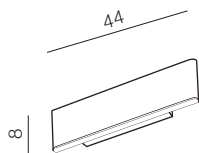

Norman Wall L (LED)

- new 1 AZ4177 (black)
- 2 AZ1684 (white)

LED 17W 1000lm 3000K
metal acryl