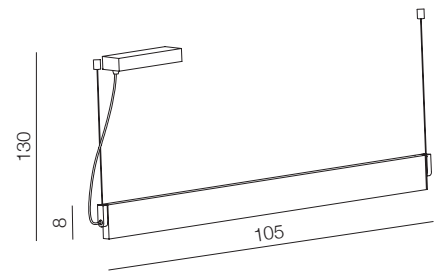

LED 23W 1200lm 3000K
metal acryl

Norman Wall L (LED)

- new 1 AZ4177 (black)
- 2 AZ1684 (white)

LED 17W 1000lm 3000K
metal acryl

Norman Wall M (LED)

- new 1 AZ4178 (black)
- 2 AZ1683 (white)

LED 13W 800lm 3000K
metal acryl