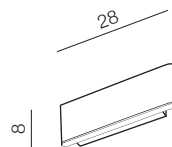

- new 1 AZ4178 (black)
- 2 AZ1683 (white)

LED 13W 800lm 3000K
metal acryl