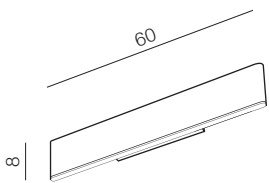

AZzardo®

Norman

new 20

1 BLACK

1 WHITE

2 WOOD

Norman Wall XL (LED)

- new 1 AZ4179 (black)
- 2 AZ1685 (white)