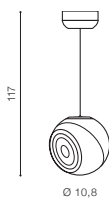

IP20

technical

installation place

specification

beam angle: 60°

COLOUR / NEW INDEX NO.

- WHITE (WH) **AZ4522**
- BLACK (BK) **AZ4521**

TILT 40°