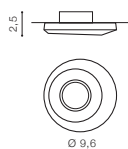

LORENZA

Exclusive downlights

LORENZA

voltage: 230V		connect GU10 1x Max 50W	bulb not included
IP20		installation place	
		inlet opening	Ø 7,0cm

COLOUR / NEW INDEX NO.

- WHITE MATT (WH) **AZ1476**
- CHROME (CH) **AZ1475**
- BLACK (BK) **AZ4174**