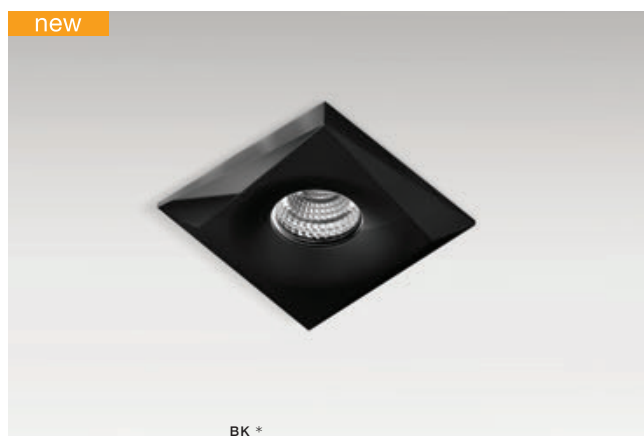

LORENZO

Exclusive downlights

LORENZO

bulb not included

voltage: 230V	connect GU10 1x Max 50W <input checked="" type="checkbox"/>
IP20	
	installation place <input type="checkbox"/>
	inlet opening <input checked="" type="checkbox"/> 7,0cm

COLOUR / NEW INDEX NO.

- WHITE MATT (WH) **AZ1496**
- CHROME (CH) **AZ1617**
- BLACK (BK) **AZ4173**