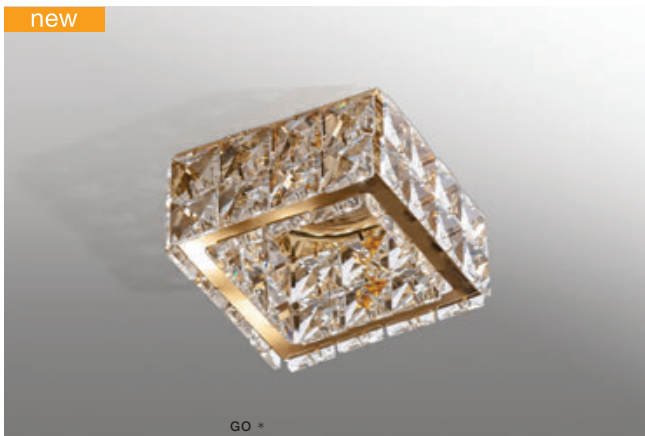

# ESTER SQUARE

Exclusive downlights

**ESTER SQUARE 1**

bulb not included	
voltage: 230V IP20	connect GU10 1x Max 50W
installation place	
inlet opening  5,8 x 5,8cm	

COLOUR / NEW INDEX NO.

- CHROME (CH) . . . . . **AZ4410**
- GOLD (GO) . . . . . **AZ4412**
- BLACK (BK) . . . . . **AZ4411**

**ESTER SQUARE 2**

bulb not included	
voltage: 230V IP20	connect GU10 1x Max 50W
installation place	
inlet opening  5,8 x 5,8cm	

COLOUR / NEW INDEX NO.

- CHROME (CH) . . . . . **AZ4413**
- GOLD (GO) . . . . . **AZ4415**
- BLACK (BK) . . . . . **AZ4414**