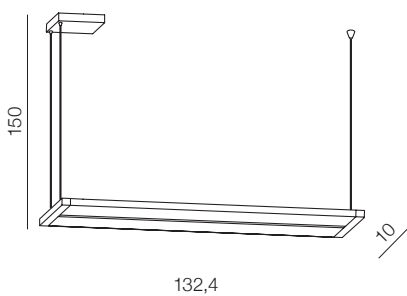

Flash 130

21

new

Flash 130 LED

AZ4416

(black)

LED 54W 4400lm 3000K
metal acryl

Flash LED