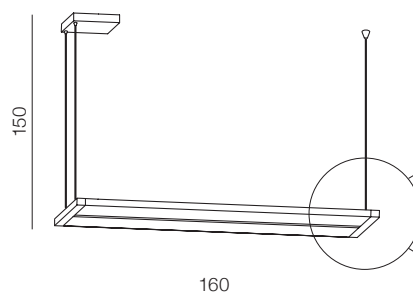

Flash 130

21

new

Flash 130 LED

AZ4416

(black)

LED 54W 4400lm 3000K
metal acryl

Flash LED