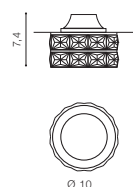

* - EXPLANATION SHORTCUT PAGE 2 (E)