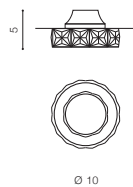

ESTER ROUND

Exclusive downlights

ESTER ROUND 1

bulb not included

voltage: 230V	connect GU10 1x Max 50W <input type="checkbox"/>
IP20	
	installation place <input type="checkbox"/>
	inlet opening <input type="checkbox"/> Ø 6,5cm

COLOUR / NEW INDEX NO.

- CHROME (CH) **AZ1449**
- GOLD (GO) **AZ1450**
- BLACK (BK) **AZ4175**

ESTER ROUND 2

bulb not included

voltage: 230V	connect GU10 1x Max 50W <input type="checkbox"/>
IP20	
	installation place <input type="checkbox"/>
	inlet opening <input type="checkbox"/> Ø 6,5cm