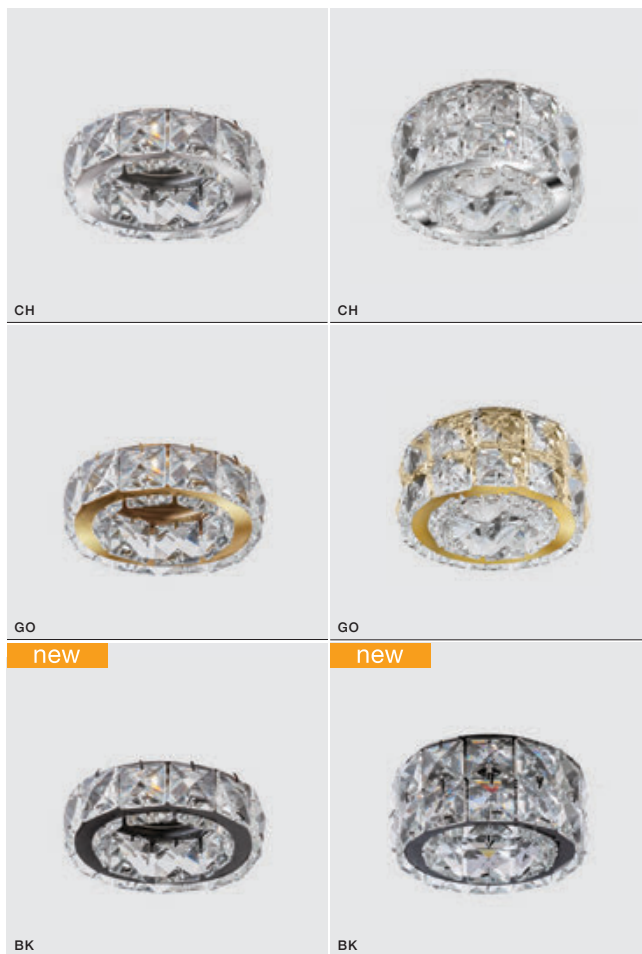

ESTER ROUND

Exclusive downlights

ESTER ROUND 1

bulb not included

voltage: 230V	connect GU10 1x Max 50W <input type="checkbox"/>
IP20	
	installation place <input type="checkbox"/>
	inlet opening <input type="checkbox"/> Ø 6,5cm

COLOUR / NEW INDEX NO.

- CHROME (CH) **AZ1449**
- GOLD (GO) **AZ1450**
- BLACK (BK) **AZ4175**

ESTER ROUND 2

bulb not included

voltage: 230V	connect GU10 1x Max 50W <input type="checkbox"/>
IP20	
	installation place <input type="checkbox"/>
	inlet opening <input type="checkbox"/> Ø 6,5cm

COLOUR / NEW INDEX NO.

- CHROME (CH) **AZ1451**
- GOLD (GO) **AZ2467**
- BLACK (BK) **AZ4176**

* - EXPLANATION SHORTCUT PAGE 2 (E)

ESTER ROUND

Exclusive downlights

115