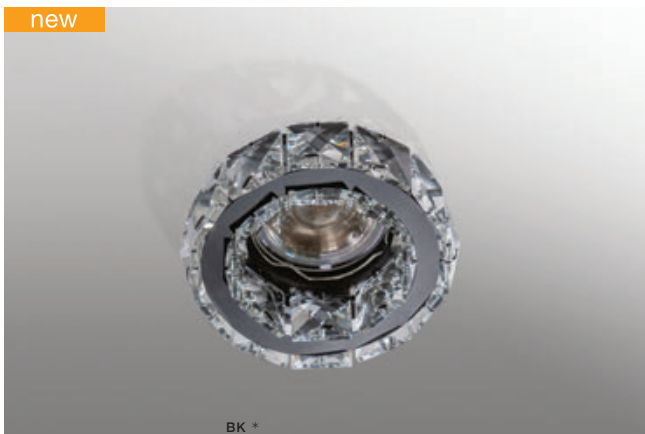

ESTER ROUND

Exclusive downlights

ESTER ROUND 1

bulb not included

voltage: 230V	connect GU10 1x Max 50W <input type="checkbox"/>
IP20	
	installation place <input type="checkbox"/>
	inlet opening <input type="checkbox"/> Ø 6,5cm

COLOUR / NEW INDEX NO.

- CHROME (CH) **AZ1449**
- GOLD (GO) **AZ1450**
- BLACK (BK) **AZ4175**

ESTER ROUND 2

bulb not included

voltage: 230V	connect GU10 1x Max 50W <input type="checkbox"/>
IP20	
	installation place <input type="checkbox"/>
	inlet opening <input type="checkbox"/> Ø 6,5cm

COLOUR / NEW INDEX NO.

- CHROME (CH) **AZ1451**
- GOLD (GO) **AZ2467**
- BLACK (BK) **AZ4176**

* - EXPLANATION SHORTCUT PAGE 2 (E)

ESTER ROUND

Exclusive downlights

115