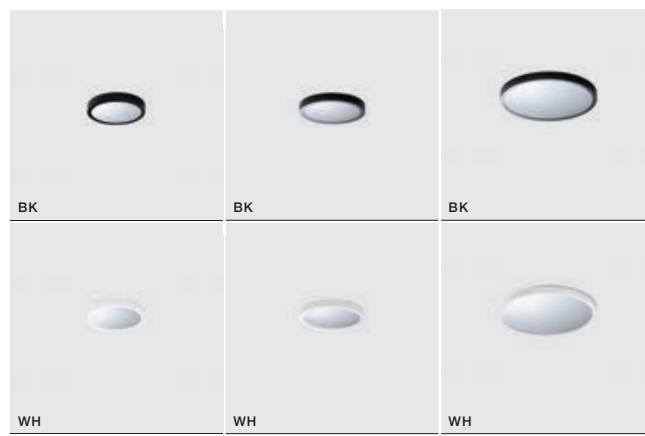

MALTA R

Downlights

MALTA R 18 3000K / 4000K

LED integrated

voltage: 230V	LED 12W 1100lm 3000K	
IP20	LED 12W 1100lm 4000K	
technical	installation place	
specification	beam angle: 115°	

COLOUR / NEW INDEX NO.

- 3000K WHITE (WH) **AZ4233**
- 3000K BLACK (BK) **AZ4235**
- 4000K WHITE (WH) **AZ4234**
- 4000K BLACK (BK) **AZ4236**

MALTA R 23 3000K / 4000K

LED integrated

voltage: 230V	LED 18W 1600lm 3000K	
IP20	LED 18W 1600lm 4000K	
technical	installation place	
specification	beam angle: 115°	

COLOUR / NEW INDEX NO.

- 3000K WHITE (WH) **AZ4237**
- 3000K BLACK (BK) **AZ4239**
- 4000K WHITE (WH) **AZ4238**
- 4000K BLACK (BK) **AZ4240**

MALTA R 30 3000K / 4000K

LED integrated

voltage: 230V	LED 24W 2200lm 3000K	
IP20	LED 24W 2200lm 4000K	
technical	installation place	
specification	beam angle: 115°	

COLOUR / NEW INDEX NO.

- 3000K WHITE (WH) **AZ4241**
- 3000K BLACK (BK) **AZ4243**
- 4000K WHITE (WH) **AZ4242**
- 4000K BLACK (BK) **AZ4244**

* - EXPLANATION SHORTCUT PAGE 2 (E)