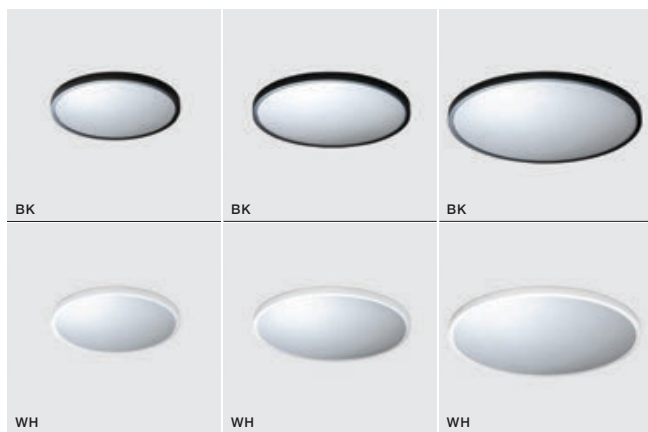

MALTA R

Downlights

MALTA R 40 3000K / 4000K

LED integrated

voltage: 230V	LED 32W 2700lm 3000K	
IP20	LED 32W 2700lm 4000K	
technical	installation place	
specification	beam angle: 115°	

COLOUR / NEW INDEX NO.

- 3000K WHITE (WH) **AZ4245**
- 3000K BLACK (BK) **AZ4247**
- 4000K WHITE (WH) **AZ4246**
- 4000K BLACK (BK) **AZ4248**

MALTA R 50 3000K / 4000K

LED integrated

voltage: 230V	LED 42W 3400lm 3000K	
IP20	LED 42W 3200lm 3000K	
technical	installation place	
specification	beam angle: 115°	

COLOUR / NEW INDEX NO.

- 3000K WHITE (WH) **AZ4249**
- 3000K BLACK (BK) **AZ4251**
- 4000K WHITE (WH) **AZ4250**
- 4000K BLACK (BK) **AZ4252**

MALTA R 60 3000K / 4000K

LED integrated

voltage: 230V	LED 48W 4100lm 3000K	
IP20	LED 48W 4400lm 4000K	
technical	installation place	
specification	beam angle: 115°	

COLOUR / NEW INDEX NO.

- 3000K WHITE (WH) **AZ4253**
- 3000K BLACK (BK) **AZ4255**
- 4000K WHITE (WH) **AZ4254**
- 4000K BLACK (BK) **AZ4256**

* - EXPLANATION SHORTCUT PAGE 2 (E)