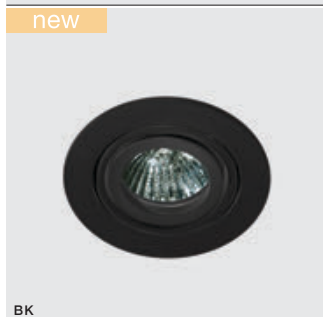

CARLO

Downlights

CARLO

bulb not included

voltage: 230V	GU10 1x Max 50W
IP20	
	installation place
	inlet opening Ø 7,7cm

COLOUR / NEW INDEX NO.

- ALUMINIUM (ALU) **AZ0804**
- WHITE (WH) **AZ0805**
- BLACK (BK) **AZ4141**