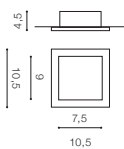

MINORKA

Downlights

MINORKA

bulb not included

voltage: 230V	GU10 1x Max 50W
IP20	
	installation place
	inlet opening 9cm

COLOUR / NEW INDEX NO.

- WHITE / BLACK (WH / BK) **AZ1362**
- BLACK / GOLD (BK/GO) **AZ2802**
- WHITE / WHITE (WH/WH) **AZ2801**
- BLACK / BLACK (BK/BK) **AZ4142**