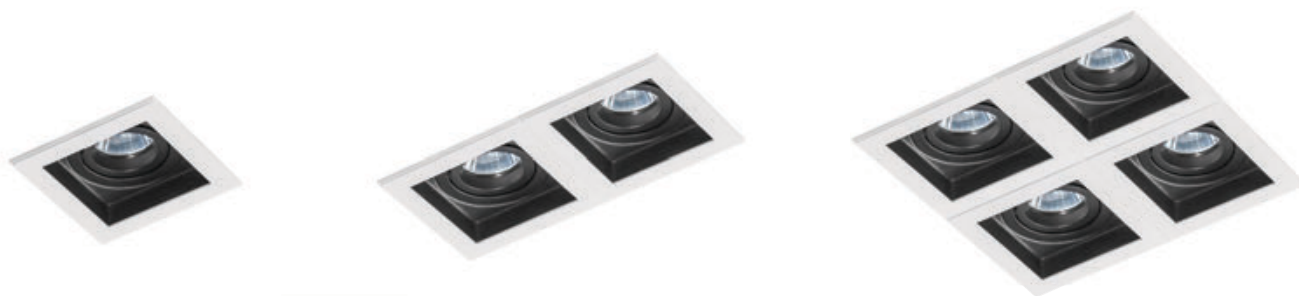

MINORKA

Downlights

MINORKA

bulb not included

voltage: 230V	GU10 1x Max 50W
IP20	
	installation place
	inlet opening 9cm

COLOUR / NEW INDEX NO.

- WHITE / BLACK (WH / BK) **AZ1362**
- BLACK / GOLD (BK/GO) **AZ2802**
- WHITE / WHITE (WH/WH) **AZ2801**
- BLACK / BLACK (BK/BK) **AZ4142**

* - EXPLANATION SHORTCUT PAGE 2 (E)

MINORKA

Downlights

135