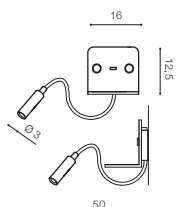

VERA

Indoor wall lamps

141

VERA

LED integrated

voltage: 230V

LED 6W+3W 510lm+255lm 3000K

IP20

technical specification

installation place

beam angle: 20°

COLOUR / NEW INDEX NO.

- WHITE (WH) **AZ4417**
- BLACK (BK) **AZ3201**

switch

usb socket