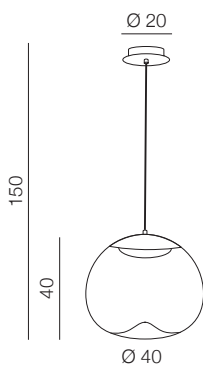

Helena

new

24

Helena A LED

AZ3341

(brass)

LED 21W 1785lm 3000K
metal/brass/glass

Helena B LED

AZ3342

(brass)

LED 14W 1190lm 3000K
metal/brass/glass

Helena C LED

AZ4668

(brass)

LED 23W 1200lm 3000K
metal/glass

new