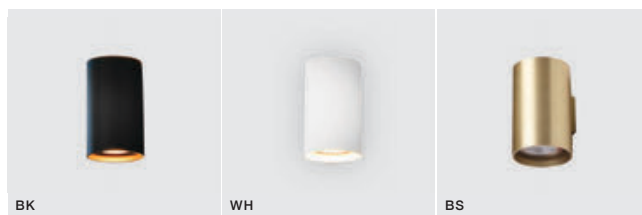

VELIA ROUND

Indoor wall lamps

VELIA ROUND 2

bulb not included

voltage: 230V	GU10 2x Max 50W
IP20	
	installation place

COLOUR / NEW INDEX NO.

- WHITE (WH) **AZ4398**
- BLACK (BK) **AZ4399**
- BRASS (BS) **AZ4397**