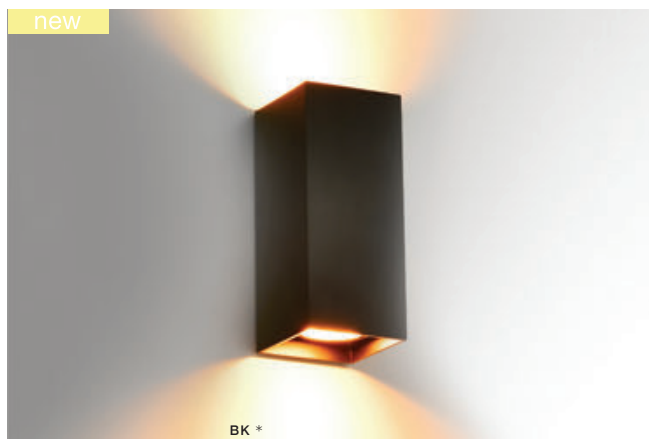

# VELIA SQUARE

Indoor wall lamps

## VELIA SQUARE 2

bulb not included

voltage: 230V	GU10 2x Max 50W
IP20	installation place

COLOUR / NEW INDEX NO.

- WHITE (WH) . . . . . **AZ4403**
- BLACK (BK) . . . . . **AZ4401**
- BRASS (BS) . . . . . **AZ4402**