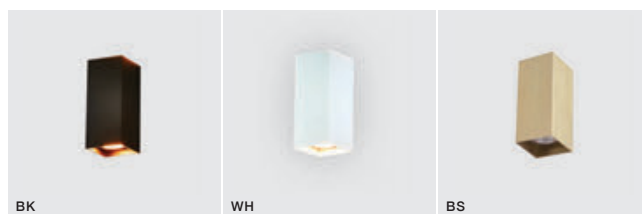

# VELIA SQUARE

Indoor wall lamps

## VELIA SQUARE 2

bulb not included

voltage: 230V	GU10 2x Max 50W
IP20	installation place

COLOUR / NEW INDEX NO.

- WHITE (WH) . . . . . **AZ4403**
- BLACK (BK) . . . . . **AZ4401**
- BRASS (BS) . . . . . **AZ4402**