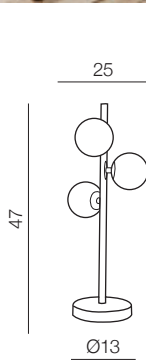

Sybillia 3 table

AZ2103

G9 3x Max 25W
metal/chrome

Sybillia 6 floor

1 **AZ2101** (chrome)

new 2 **AZ4405** (black)

new 3 **AZ4408** (gold)

G9 6x Max 25W
metal/glass

Sybillia 7 pendant

1 **AZ2102** (chrome)

new 2 **AZ4406** (black)

new 3 **AZ4409** (gold)

G9 7x Max 25W
metal/glass