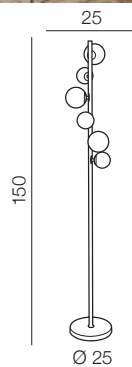

Sybillia 3 table

AZ2103

G9 3x Max 25W
metal/chrome

Sybillia 6 floor

1 **AZ2101** (chrome)

new 2 **AZ4405** (black)

new 3 **AZ4408** (gold)

G9 6x Max 25W
metal/glass

Sybillia 7 pendant

1 **AZ2102** (chrome)

new 2 **AZ4406** (black)

new 3 **AZ4409** (gold)

G9 7x Max 25W
metal/glass