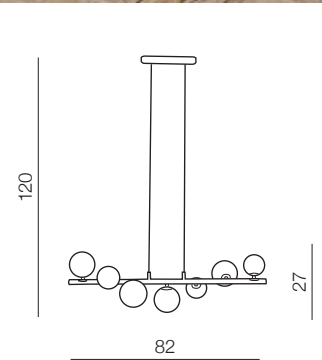

Sybillia 3 table

AZ2103

G9 3x Max 25W
metal/chrome

Sybillia 6 floor

1 **AZ2101** (chrome)

new 2 **AZ4405** (black)

new 3 **AZ4408** (gold)

G9 6x Max 25W
metal/glass

Sybillia 7 pendant

1 **AZ2102** (chrome)

new 2 **AZ4406** (black)

new 3 **AZ4409** (gold)

G9 7x Max 25W
metal/glass