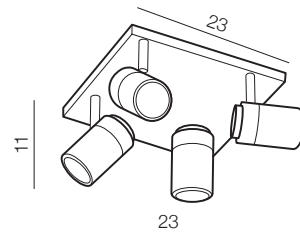

Noemie 4

- AZ2557 (chrome)

GU10 Max 4x35W IP44
frosted glass