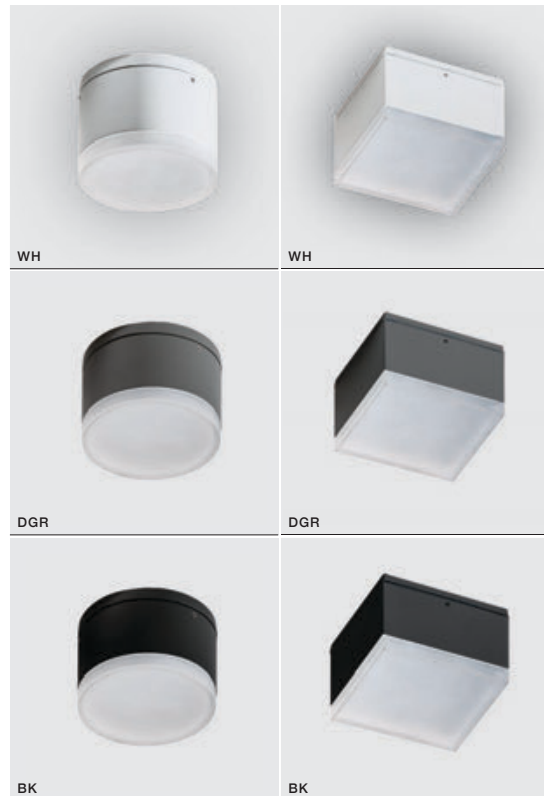

## APULIA R

LED integrated

voltage: 230V	LED 10W 800lm 3000K		
IP54	installation place <input type="checkbox"/>		
technical specification			

COLOUR / NEW INDEX NO.

- BLACK (BK) . . . . . **AZ4333**
- DARK GREY (DGR) . . . . . **AZ4335**
- WHITE (WH) . . . . . **AZ4334**

## APULIA S

LED integrated

voltage: 230V	LED 10W 800lm 3000K		
IP54	installation place <input type="checkbox"/>		
technical specification			

COLOUR / NEW INDEX NO.

- BLACK (BK) . . . . . **AZ4336**
- DARK GREY (DGR) . . . . . **AZ4338**
- WHITE (WH) . . . . . **AZ4337**