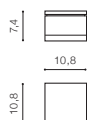

* - EXPLANATION SHORTCUT PAGE 2 (E)