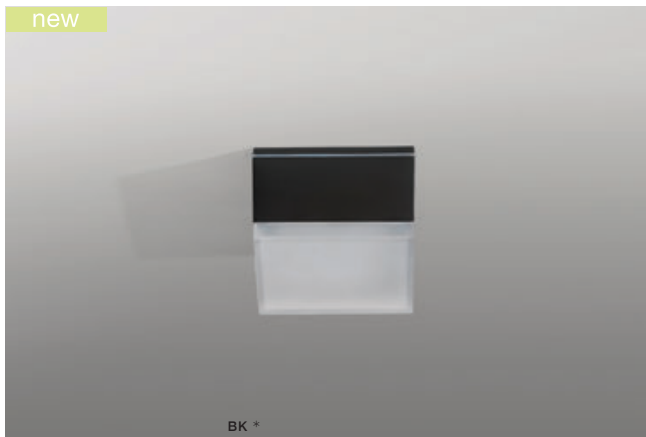

## APULIA R

LED integrated

voltage: 230V	LED 10W 800lm 3000K		
IP54	installation place <input type="checkbox"/>		
technical specification			

COLOUR / NEW INDEX NO.

- BLACK (BK) . . . . . **AZ4333**
- DARK GREY (DGR) . . . . . **AZ4335**
- WHITE (WH) . . . . . **AZ4334**

## APULIA S

LED integrated

voltage: 230V	LED 10W 800lm 3000K		
IP54	installation place <input type="checkbox"/>		
technical specification			

COLOUR / NEW INDEX NO.

- BLACK (BK) . . . . . **AZ4336**
- DARK GREY (DGR) . . . . . **AZ4338**
- WHITE (WH) . . . . . **AZ4337**