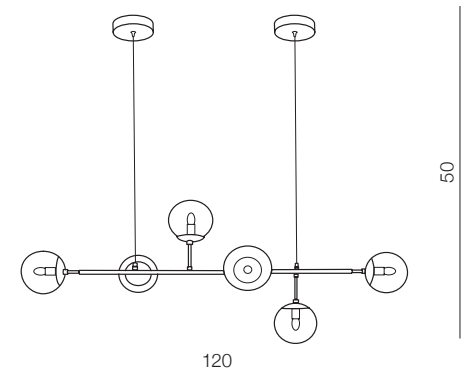

Helios 6

3

new

1 BLACK

2 GOLD

Helios 6

- 1 AZ4698 (black)
- 2 AZ4699 (gold)

E14 6x Max 40W
metal/glass