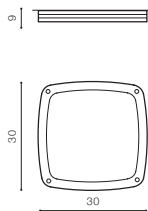

FANO IP54

76

Outdoor lamps

WH *

FANO S 30

bulb not included

voltage: 230V	E27 2X MAX 18W	
IP54		
technical specification	installation place	

COLOUR / NEW INDEX NO.

- BLACK (BK) **AZ4372**
- DARK GREY (DGR) **AZ4370**
- WHITE (WH) **AZ4374**

BK *

FANO R 30

bulb not included

voltage: 230V	E27 2X MAX 18W	
IP54		
technical specification	installation place	

COLOUR / NEW INDEX NO.