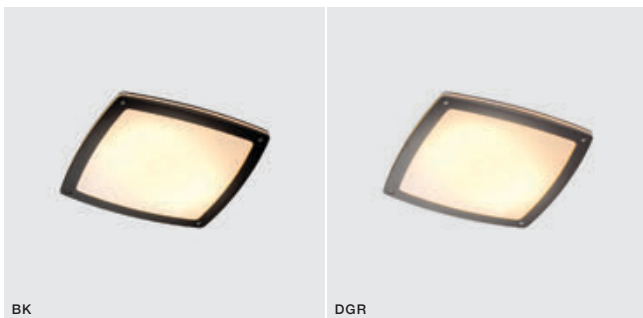

FANO IP54

76

Outdoor lamps

WH *

FANO S 30

bulb not included

voltage: 230V	E27 2X MAX 18W	
IP54		
technical specification	installation place	

COLOUR / NEW INDEX NO.

- BLACK (BK) **AZ4372**
- DARK GREY (DGR) **AZ4370**
- WHITE (WH) **AZ4374**

BK *

FANO R 30

bulb not included

voltage: 230V	E27 2X MAX 18W	
IP54		
technical specification	installation place	

COLOUR / NEW INDEX NO.

- BLACK (BK) **AZ4371**
- DARK GREY (DGR) **AZ4369**
- WHITE (WH) **AZ4373**

BK

DGR

WH

BK

DGR

WH

* - EXPLANATION SHORTCUT PAGE 2 (E)