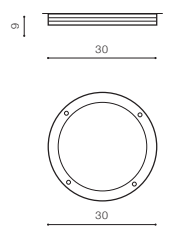

CCT = 2600-6000K DIMMABLE REMOTE CONTROL

FANO R 30 SMART LED RGB

LED integrated

voltage: 230V	LED 24W 1720lm RGB	
IP54	2600-6000K	
technical specification	installation place	

COLOUR / NEW INDEX NO.

- BLACK (BK) **AZ4783**
- DARK GREY (DGR) **AZ4784**
- WHITE (WH) **AZ4785**