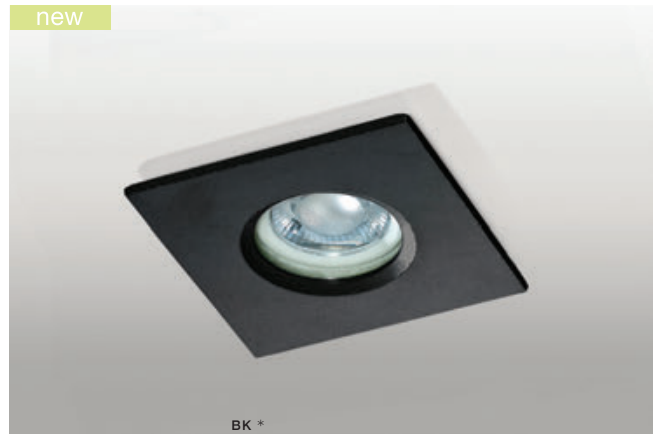

IKA IP65

80

Outdoor lamps

IKA SQUARE IP65

bulb not included

voltage: 230V	connect GU10 1x Max. 50W 
IP65	installation place <input checked="" type="checkbox"/>
	inlet opening

COLOUR / NEW INDEX NO.

- WHITE (WH) **AZ2864**
- BLACK (BK) **AZ4230**
- DARK GREY (DGR) **AZ4231**

* EXPLANATION OF SHORTCUT PAGE 2 (E)

IKA IP65

Outdoor lamps

IKA ROUND IP65

bulb not included

voltage: 230V	connect GU10 1x Max. 50W	<input type="checkbox"/>
IP65	installation place	<input type="checkbox"/>
	inlet opening	<input type="checkbox"/>

COLOUR / NEW INDEX NO.

- WHITE (WH) **AZ2865**
- BLACK (BK) **AZ3017**
- DARK GREY (DGR) **AZ4232**