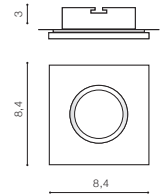

IKA IP65

80

Outdoor lamps

IKA SQUARE IP65

bulb not included

voltage: 230V	connect GU10 1x Max. 50W 
IP65	installation place <input checked="" type="checkbox"/>
	inlet opening

COLOUR / NEW INDEX NO.

- WHITE (WH) **AZ2864**
- BLACK (BK) **AZ4230**
- DARK GREY (DGR) **AZ4231**

* EXPLANATION OF SHORTCUT PAGE 2 (E)

IKA IP65

Outdoor lamps

IKA ROUND IP65

bulb not included

voltage: 230V	connect GU10 1x Max. 50W	<input type="checkbox"/>
IP65	installation place	<input type="checkbox"/>
	inlet opening	<input type="checkbox"/>