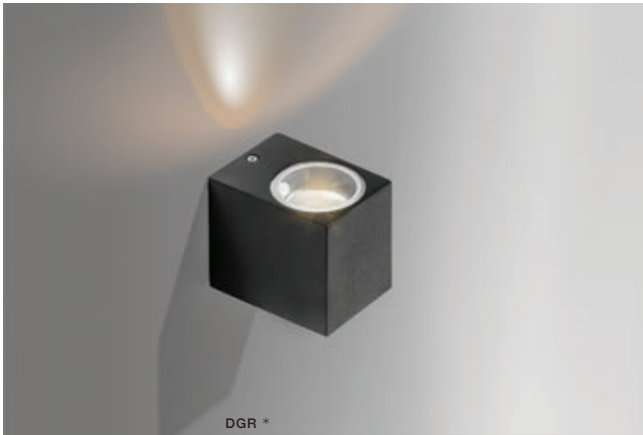

# RIMINI SQUARE IP54

Outdoor lamps

DGR \*

## RIMINI 1 SQUARE

bulb not included

voltage: 230V	GU10 1x MAX 35W
IP54	
	installation place

COLOUR / NEW INDEX NO.

- DARK GREY (DGR) . . . . . **AZ4311**
- WHITE (WH) . . . . . **AZ4313**
- BLACK (BK) . . . . . **AZ4267**

## RIMINI 2 SQUARE

bulb not included

voltage: 230V	GU10 2x MAX 35W
IP54	
	installation place

COLOUR / NEW INDEX NO.

- DARK GREY (DGR) . . . . . **AZ4312**
- WHITE (WH) . . . . . **AZ4314**
- BLACK (BK) . . . . . **AZ4268**