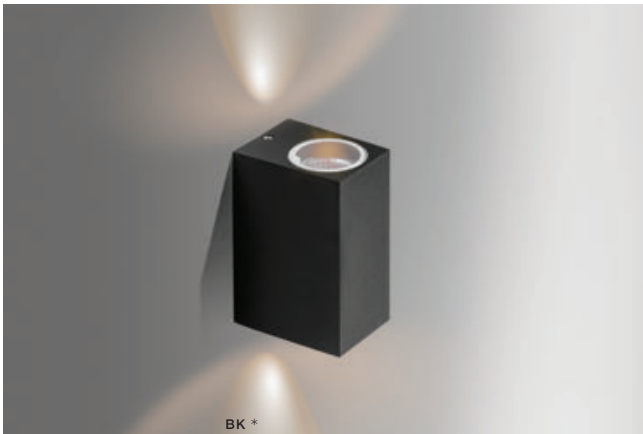

BK *

RIMINI 2 SQUARE

bulb not included

voltage: 230V	GU10 2x MAX 35W
IP54	
	installation place

COLOUR / NEW INDEX NO.

- DARK GREY (DGR) **AZ4312**
- WHITE (WH) **AZ4314**
- BLACK (BK) **AZ4268**

* - EXPLANATION SHORTCUT PAGE 2 (E)