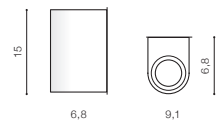

BK *

RIMINI 2

bulb not included

voltage: 230V	GU10 2x MAX 35W	<input type="checkbox"/>
IP54		
	installation place	<input type="checkbox"/>

COLOUR / NEW INDEX NO.

- DARK GREY (DGR) **AZ2178**
- WHITE (WH) **AZ2177**
- BLACK (BK) **AZ4266**