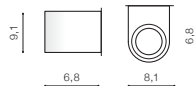

RIMINI IP54

Outdoor lamps

BK *

RIMINI 1

bulb not included

voltage: 230V	GU10 1x MAX 35W	<input type="checkbox"/>
IP54		
	installation place	<input type="checkbox"/>

COLOUR / NEW INDEX NO.

- DARK GREY (DGR) **AZ2176**
- WHITE (WH) **AZ2175**
- BLACK (BK) **AZ4265**