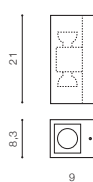

JAKE IP54

Outdoor lamps

BK *

JAKE WALL 2

bulb not included

voltage: 230V	GU10 2x MAX 35W <input type="checkbox"/>
IP54	installation place <input type="checkbox"/>

COLOUR / NEW INDEX NO.

- DARK GREY (DGR) **AZ3321**
- WHITE (WH). **AZ3322**
- BLACK (BK). **AZ4269**