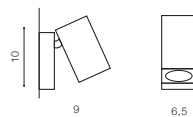

## PEDER

bulb not included

voltage: 230V	GU10 1x MAX 35W
IP54	installation place

COLOUR / NEW INDEX NO.

- BLACK (BK) . . . . . **AZ4514**
- DARK GREY (DGR) . . . . . **AZ4515**

\* - EXPLANATION SHORTCUT PAGE 2 (E)