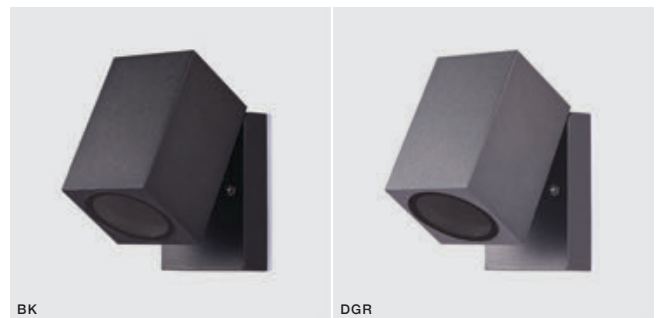

# PEDER IP54

Outdoor lamps

## PEDER

bulb not included

voltage: 230V	GU10 1x MAX 35W
IP54	installation place

COLOUR / NEW INDEX NO.

- BLACK (BK) . . . . . **AZ4514**
- DARK GREY (DGR) . . . . . **AZ4515**

\* - EXPLANATION SHORTCUT PAGE 2 (E)