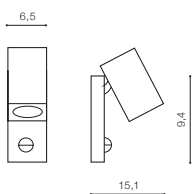

GORAN

Outdoor lamps

GORAN SENSOR

bulb not included

voltage: 230V	GU10 1x MAX 35W
IP44	
	installation place <input type="checkbox"/>

COLOUR / NEW INDEX NO.

- BLACK (BK) **AZ4695**
- DARK GRAY (DGR) **AZ4696**
- WHITE (WH) **AZ4697**

TILT 90°

MASTER SLAVE SYSTEM