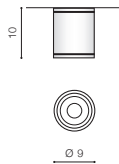

## JOE TUBE

bulb not included

voltage: 230V	GU10 1x MAX 35W	
IP54		
	installation place	<input type="checkbox"/>

COLOUR / NEW INDEX NO.

- DARK GREY (DGR) . . . . . **AZ3313**
- BLACK (BK) . . . . . **AZ3314**
- WHITE (WH) . . . . . **AZ3315**
- BRIGHT GREY (BGR) . . . . . **AZ3316**