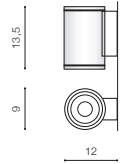

## JOE WALL 1

bulb not included

voltage: 230V	GU10 1x MAX 35W	
IP54		
	installation place	<input type="checkbox"/>

COLOUR / NEW INDEX NO.

- DARK GREY (DGR) . . . . . **AZ3317**
- BLACK (BK) . . . . . **AZ3318**
- WHITE (WH) . . . . . **AZ4315**