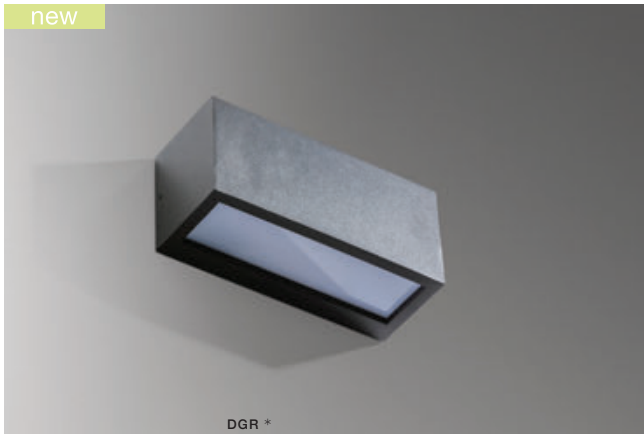

VENTA IP54

Outdoor lamps

VENTA

bulb not included 

voltage: 230V	E27 1x MAX 18 W	
IP54	installation place	

COLOUR / NEW INDEX NO.

-  BLACK (BK) **AZ4350**
-  DARK GREY (DGR) **AZ4351**

* - EXPLANATION SHORTCUT PAGE 2 (E)