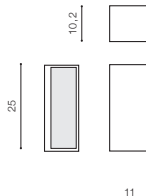

VENTA IP54

Outdoor lamps

VENTA

bulb not included 

voltage: 230V	E27 1x MAX 18 W	
IP54	installation place	

COLOUR / NEW INDEX NO.

-  BLACK (BK) **AZ4350**
-  DARK GREY (DGR) **AZ4351**

* - EXPLANATION SHORTCUT PAGE 2 (E)