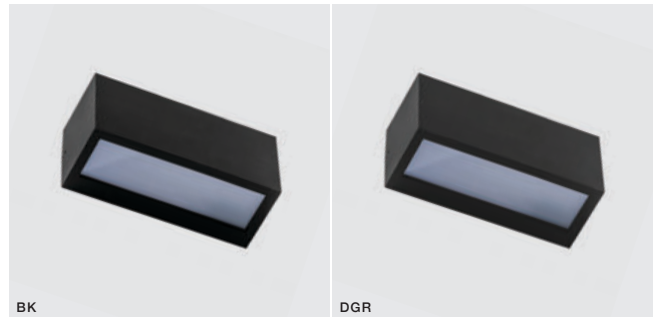

VENTA IP54

Outdoor lamps

VENTA

bulb not included 

voltage: 230V	E27 1x MAX 18 W	
IP54	installation place	

COLOUR / NEW INDEX NO.

-  BLACK (BK) **AZ4350**
-  DARK GREY (DGR) **AZ4351**

* - EXPLANATION SHORTCUT PAGE 2 (E)