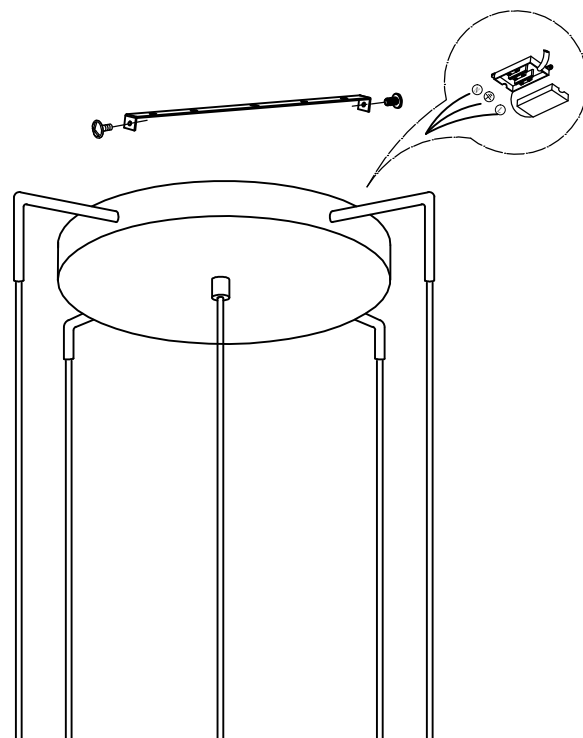

1

2

3

MD15002028-5C

1. This light fitting operates at a normal supply voltage of 230V.
2. When changing the bulb or fuses, always switch off at the mains and allow the old bulb to cool down before handling.