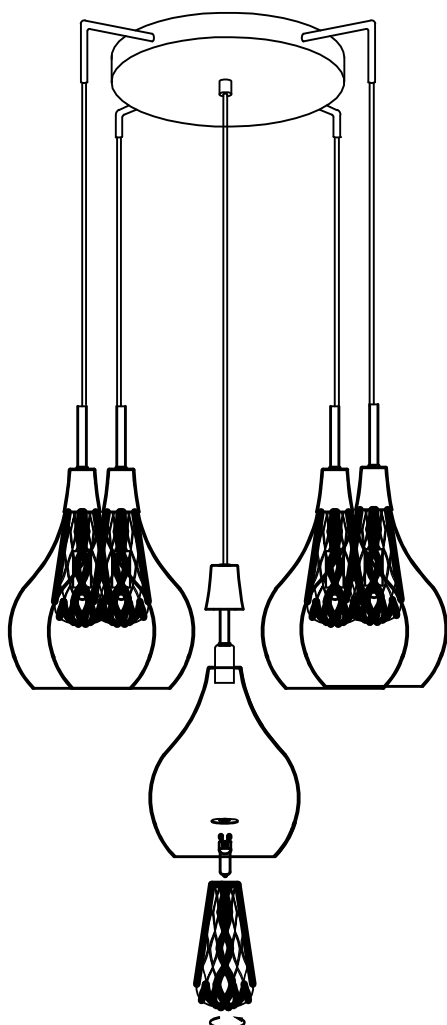

1

2

3

MD15002028-5C

1. This light fitting operates at a normal supply voltage of 230V.
2. When changing the bulb or fuses, always switch off at the mains and allow the old bulb to cool down before handling.