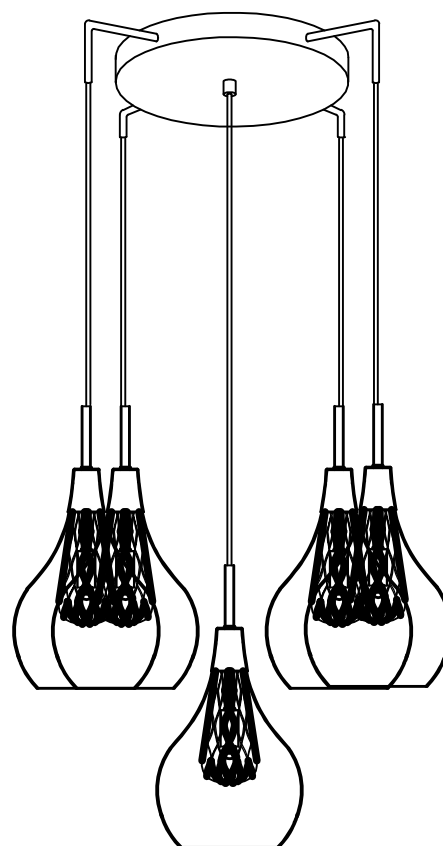

1

2

3

MD15002028-5C

1. This light fitting operates at a normal supply voltage of 230V.
2. When changing the bulb or fuses, always switch off at the mains and allow the old bulb to cool down before handling.