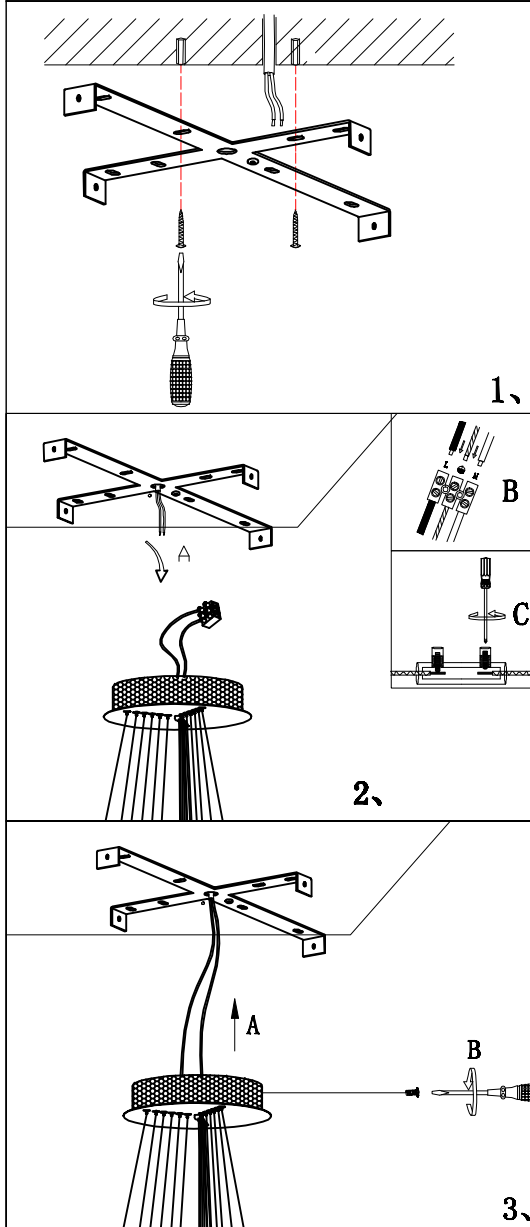

Model: MP57011-6A

Nazwa: Wheel 80

 **Note: please hang up the lamp, and finally remove the cable tie**