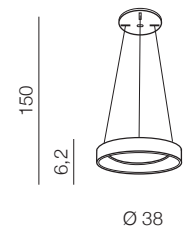

SANTANA PENDANT **new**

① BRUSH COFFEE

② SANDY BLACK

③ BRUSH GOLD

④ WOOD

**Santana Pendant 38** LED

- ① **AZ4998** (brush coffee)
- ② **AZ4999** (sandy black)
- ③ **AZ5000** (brush gold)
- ④ **AZ5006** (wood)