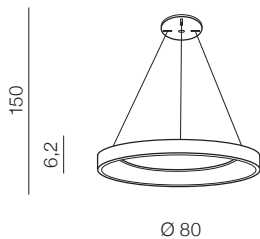

Santana PENDANT 60 CCT

+ REMOTE CONTROL **LED**

- 1 **AZ5007** (brush coffee)
- 2 **AZ5008** (sandy black)
- 3 **AZ5009** (brush gold)
- 4 **AZ5010** (wood)

LED 50W 2800lm CCT 3000-6500K dimmable
aluminium/acrylic