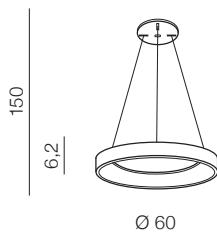

SANTANA PENDANT CCT **new**

11

1 BRUSH COFFEE

3 BRUSH GOLD

2 SANDY BLACK

4 WOOD

**Santana PENDANT 60 CCT**+ REMOTE CONTROL **LED**

- 1 **AZ5007** (brush coffee)
- 2 **AZ5008** (sandy black)
- 3 **AZ5009** (brush gold)
- 4 **AZ5010** (wood)