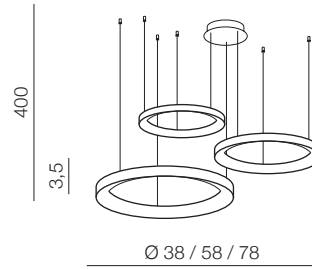

AGNES DIMM CCT SWITCH **new****Agnes Pendant 38+58+78**
DIMM CCT SWITCH **LED**

- ❶ **AZ5025** (sandy white)
- ❷ **AZ5024** (sandy black)
- ❸ **AZ5026** (brush gold)

LED 120W 6600lm CCT Switch 3000-6500K dimmable
aluminium/metal/acrylic