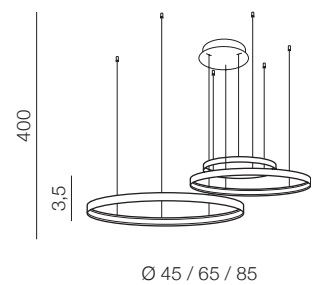

AMANDA new

Amanda Pendant
45+65+85 LED

1 AZ5027 (sandy black)

 LED 150W 7600lm 3000K
 aluminium/metal/acrylic