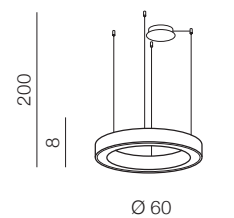

MARCO PENDANT CCT **new**

① SANDY WHITE

② SANDY BLACK

③ BRUSH GOLD

STANDARD

OPTION

**Marco PENDANT 60 CCT**  
**+ REMOTE CONTROL** LED

- ① **AZ5043** (sandy white)
- ② **AZ5044** (sandy black)
- ③ **AZ5045** (brush gold)