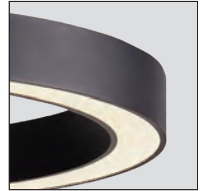

MARCO PENDANT CCT **new**

① SANDY WHITE

② SANDY BLACK

③ BRUSH GOLD

STANDARD

OPTION

**Marco PENDANT 60 CCT**  
**+ REMOTE CONTROL** LED

- ① **AZ5043** (sandy white)
- ② **AZ5044** (sandy black)
- ③ **AZ5045** (brush gold)

LED 50W 2750lm CCT  
3000-6500K dimmable  
aluminium/acrylic