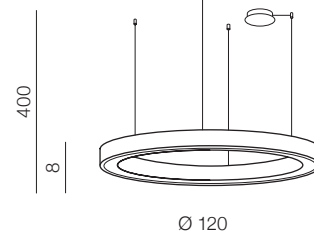

STANDARD OPTION

Ø 120

Marco PENDANT 120 CCT
+ REMOTE CONTROL LED

- 1 AZ5052 (sandy white)
- 2 AZ5053 (sandy black)
- 3 AZ5054 (brush gold)

LED 100W 5500lm CCT
3000-6500K dimmable
aluminium/acrylic