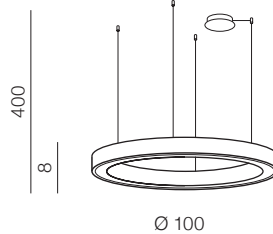

STANDARD OPTION

STANDARD OPTION

STANDARD OPTION

Ø 80

Marco PENDANT 80 CCT
+ REMOTE CONTROL LED

- 1 AZ5046 (sandy white)
- 2 AZ5047 (sandy black)
- 3 AZ5048 (brush gold)

LED 60W 3300lm CCT
3000-6500K dimmable
aluminium/acrylic