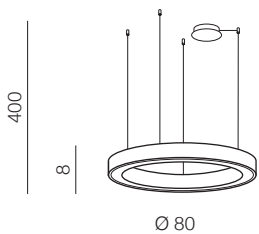

STANDARD OPTION

STANDARD OPTION

STANDARD OPTION

Ø 80

Marco PENDANT 80 CCT
+ REMOTE CONTROL LED

- 1 AZ5046 (sandy white)
- 2 AZ5047 (sandy black)
- 3 AZ5048 (brush gold)

LED 60W 3300lm CCT
3000-6500K dimmable
aluminium/acrylic