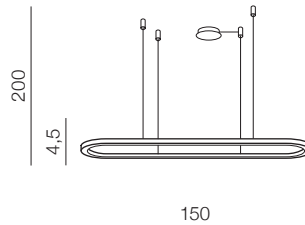


**Elena 120 Pendant Dimm** LED

- ① **AZ5056** (brush gold)
- ② **AZ5055** (sandy black)

LED 50W 2700lm 3000K dimmable
aluminium/acrylic

**Elena 150 Pendant Dimm** LED

- ① **AZ5058** (brush gold)
- ② **AZ5057** (sandy black)