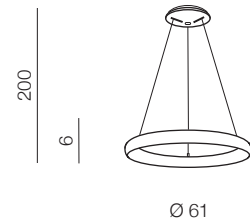

## Antonio PENDANT 41 CCT + REMOTE CONTROL **LED**

- ❶ **AZ5059** (brush coffee)
- ❷ **AZ5060** (sandy black)
- ❸ **AZ5061** (brush gold)

LED 32W 1650lm CCT 3000-6500K dimmable  
metal/acrylic