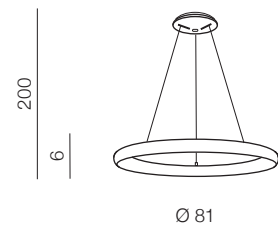

Antonio PENDANT 81 CCT + Remote Control **LED**

- ❶ **AZ5065** (brush coffee)
- ❷ **AZ5066** (sandy black)
- ❸ **AZ5067** (brush gold)

LED 80W 4200lm CCT 3000-6500K dimmable
metal/acrylic