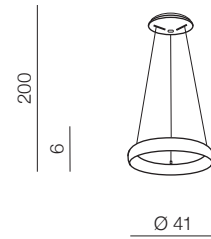

## Antonio PENDANT 41 CCT + REMOTE CONTROL **LED**

- ❶ **AZ5059** (brush coffee)
- ❷ **AZ5060** (sandy black)
- ❸ **AZ5061** (brush gold)

LED 32W 1650lm CCT 3000-6500K dimmable  
metal/acrylic