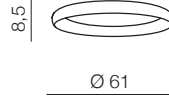


**Antonio TOP 41 CCT****+ REMOTE CONTROL** LED

- ❶ **AZ5068** (brush coffee)
- ❷ **AZ5069** (sandy black)
- ❸ **AZ5070** (brush gold)

LED 32W 1650lm CCT 3000-6500K dimmable metal/acrylic

**Antonio TOP 61 CCT****+ REMOTE CONTROL** LED